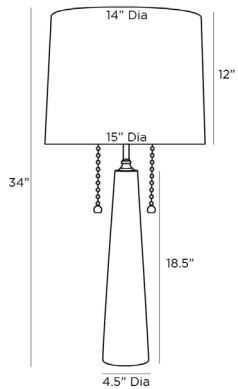

ARTERIOS

SIDNEY LAMP

49924-711
H: 34 IN, Dia: 15.00 IN
Black Marble, Antique Brass
Contract Suitable As Is

This double-socket black marble and brass table lamp features a pair of decorative antique brass pull chains and a matching finial. The Sidney is topped with an off-white microfiber drum shade with rolled edges and an off-white cotton lining. Marble will vary.

APPEARANCE

Material	Cotton, Marble, Microfiber, Steel
Finish	Antique Brass, Black, Off-White
Finish Will Vary	true
Top Coat/Sealant	true
Finial Description	Bronze Sphere

DIMENSIONS

Shade	Top: 14.00 IN, Dia: 15.00 IN, Side: 12 IN
Body	H: 18.5 IN, Dia: 4.50 IN
Neck	H: 5.75 IN, Dia: 0.75 IN
Foot Print	Dia: 4.50 IN

WIRING

Rating	Indoor Only
Tilt Test	10 Degrees - AU
Cord	10 FT, Black Cloth, SPT-2
Socket	2, Antique Brass, Type A - E26
Switch	At Socket, On/Off Pull Chain
Maximum Watt	60
Voltage	110-120 V

COMPLIANCY

RoHS	true
------	------

SHIPPING

Product Weight	18 LBS
Gross Weight 1	20 LBS
Gross Weight 2	5 LBS
Shipping Box 1	H: 11.75 IN, L: 9.25 IN, W: 31.5 IN
Shipping Box 2	H: 13 IN, L: 16 IN, W: 16 IN

ADDITIONAL INFO

Shade Shape	Round
Shade Trim	Rolled Edges
Shade Type	Hardback